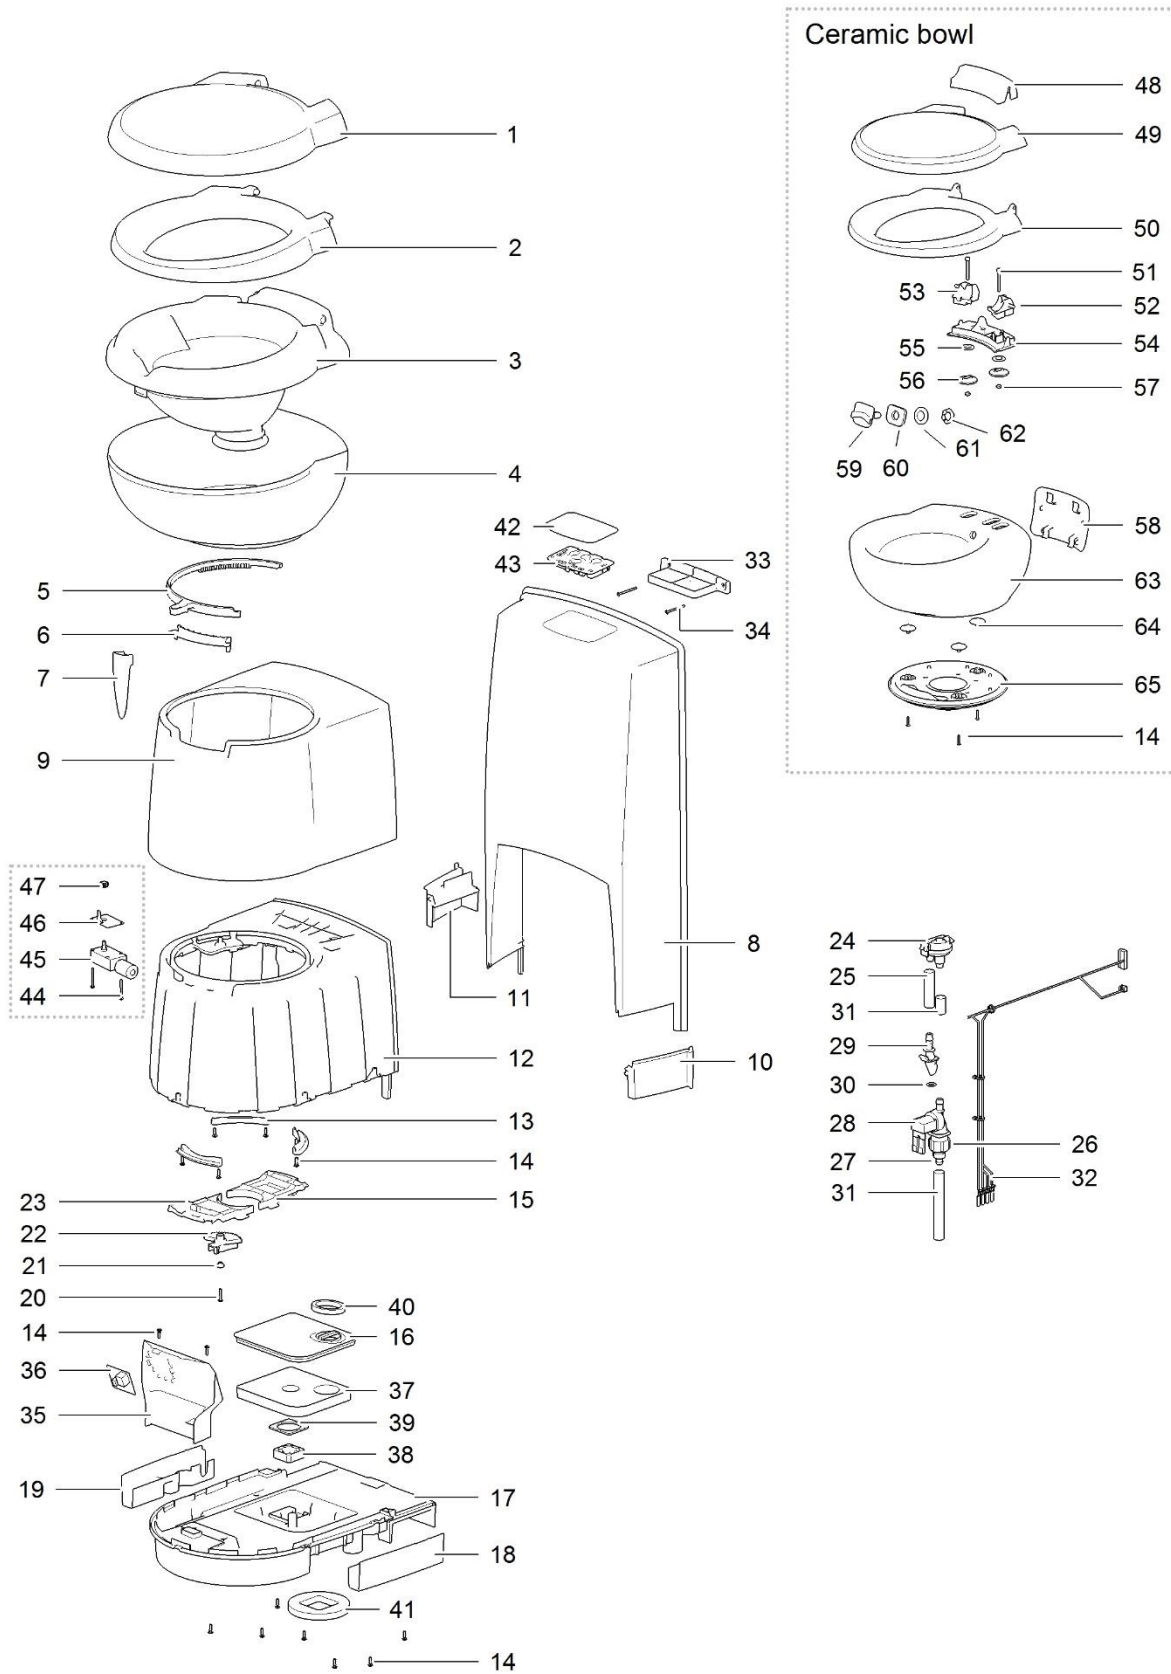

LE882_C263-CS Toilet_1115-V03

		Spare part number	Spare part number	Spare part number	Colours available
1	Cover		93401		30, 62
2	Seat				
3	Bowl inner	93433			62
4	Bowl outer				
5	Ring blade mechanism	50760			
6	Water diverter	93429			62
7	Handle	93402			47
8	Console				
9	Base upper				
10	Splashguard left				
11	Splashguard right				
12	Base frame				
13	Retainer bracket				
14	Screw 3.9 x 14				
15	Bowl retainer bracket	50733			
16	Vent plate				
17	Base lower				
18	Side cover left				
19	Side cover right				
20	Screw 3.9 x 22				
21	Bushing		50735		
22	Saddle				
23	Bowl retainer				
24	Vacuum breaker	16833			
25	Water supply tube				
26	Hose nut				
27	Hose barb	23851			
28	Electric valve < 01-09-2013 Serial number < E244P..... <i>or</i> C260 toilets with Waste Transfer system		23709		
	Electric valve 90° > 01-09-2013 Serial number > E244P..... <i>Including numbers 26 & 27</i>	90717			
29	Nozzle				
30	O-ring		93430		62
31	Water supply tube				
32	Wire harness	93422			
33	Wall bracket				
34	Screw parker 8 x ½ IN