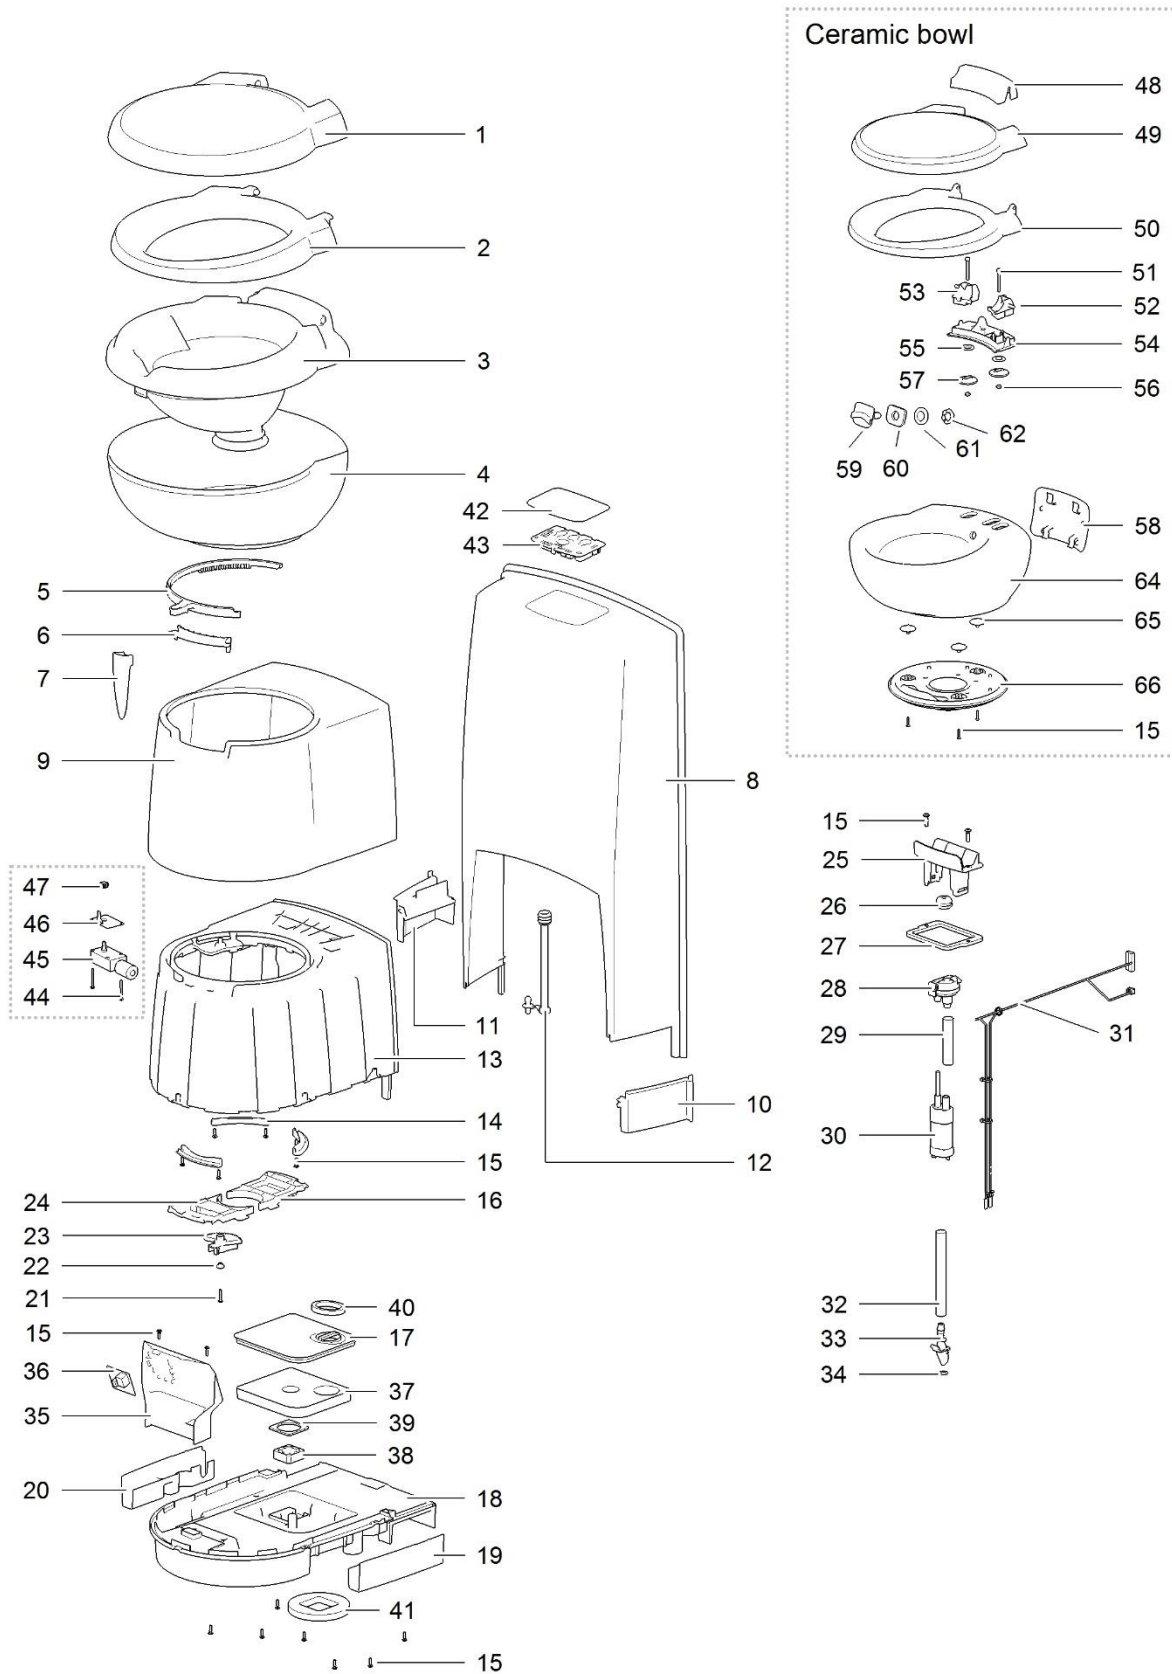

LE883_C262-CWE Toilet_1114-V02

		Spare part number	Spare part number	Spare part number	Colours available
1	Cover		93401		30, 62
2	Seat				
3	Bowl inner	93433			62
4	Bowl outer				
5	Ring blade mechanism	50760			
6	Water diverter	93429			62
7	Handle	93402			47
8	Console				
9	Base upper				
10	Splashguard left				
11	Splashguard right				
12	Drain	50717			
13	Base frame				
14	Retainer bracket				
15	Screw 3.9 x 14				
16	Bowl retainer bracket	50733			
17	Vent plate				
18	Base lower				
19	Side cover left				
20	Side cover right				
21	Screw 3.9 x 22				
22	Bushing		50735		
23	Saddle				
24	Bowl retainer				
25	Cover console				
26	Grommet seal				
27	Cover seal				
28	Vacuum breaker	16833			
29	Tube WT inside				
30	Pump	93418			
31	Wire harness	93423			
32	Water supply tube				
33	Nozzle		93430		62
34	O-ring